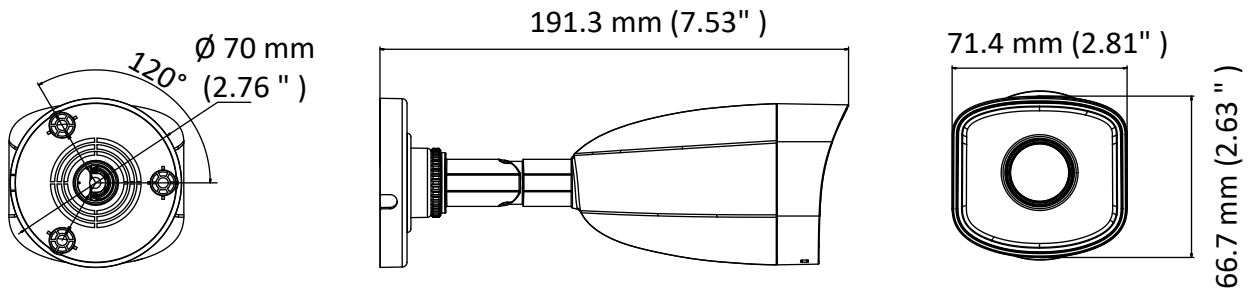

	3 levels: Administrator, Operator, and User
Client	iVMS-4200, Hik-Connect, iVMS-5200
Web Browser	IIE7+, Chrome18-42, Firefox5.0-51, Safari5.02+
Interface	
Communication Interface	1 RJ45 10M/100M self-adaptive Ethernet port
General	
Operating Conditions	-30 °C to 60 °C (-22 °F to 140°F), humidity: 95% or less (non-condensing)
Power Supply	12 VDC ± 25%, 5.5 mm coaxial power plug PoE (802.3af, class 3)
Power Consumption and Current	12 VDC, 0.4 A, Max: 5 W PoE: (802.3af, 37 V to 57 V), 0.2 A to 0.1 A, Max: 7 W
Protection Level	IP67 TVS 2000V lightning protection, surge protection and voltage transient protection
Material	Metal & Plastic
Dimensions	Camera: Ø 70 mm × 191.3mm (Ø 2.7" × 7.5") With package: 216 mm × 121 mm × 118 mm (8.5" × 4.8" × 4.6")
Weight	Camera: Approx. 280 g (0.62 lb.) With package: Approx. 530 g (1.17 lb.)

Available Model

IPC-B121 (2.8 mm), IPC-B121 (4 mm)

Dimension

Accessory

DS-1280ZJ-XS
Junction Box

--	--	--	--